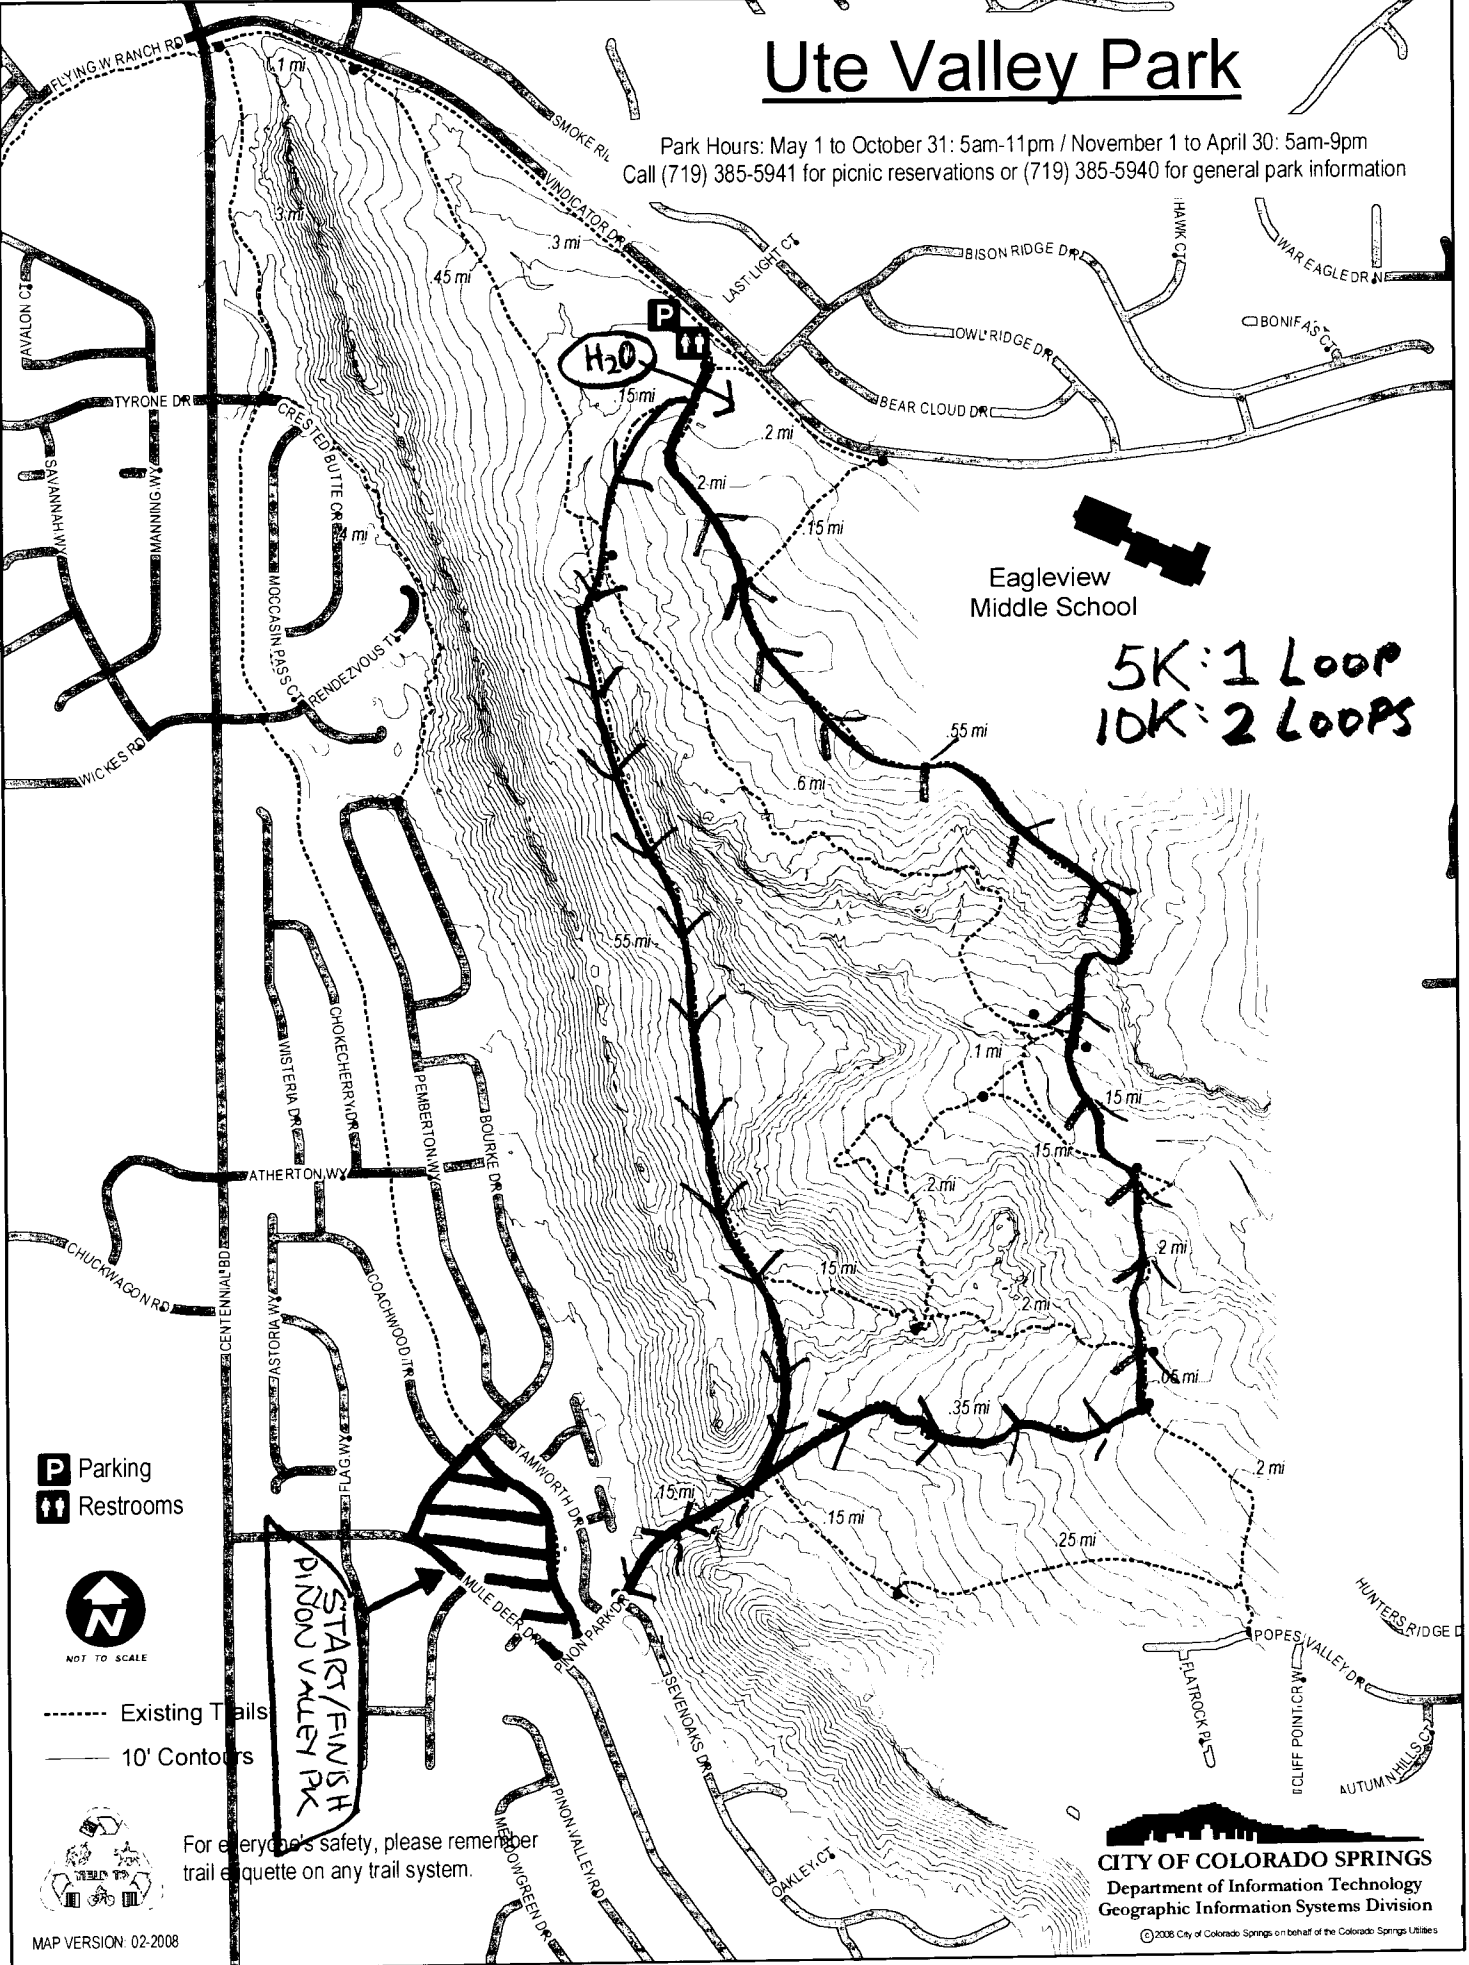

Ute Valley Park

Park Hours: May 1 to October 31: 5am-11pm / November 1 to April 30: 5am-9pm
Call (719) 385-5941 for picnic reservations or (719) 385-5940 for general park information

Eagleview Middle School

5K: 1 Loop
10K: 2 Loops

P Parking
Restroom Restrooms

NOT TO SCALE

----- Existing Trails
——— 10' Contours

For everyone's safety, please remember trail etiquette on any trail system.

MAP VERSION: 02-2008

CITY OF COLORADO SPRINGS
Department of Information Technology
Geographic Information Systems Division